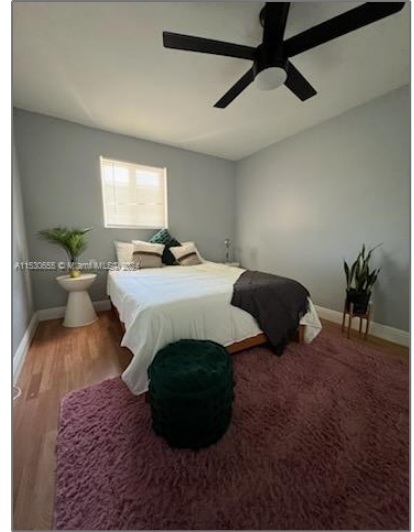

Residential Lease For Rent

350 Sqft - 109 SE 23rd St # 2, Fort Lauderdale,
Florida 33316

Basic [Details](#)

Property Type: **Residential Lease**

Listing Type: **For Rent**

Listing ID: **A11530655**

Price: **\$1,750**