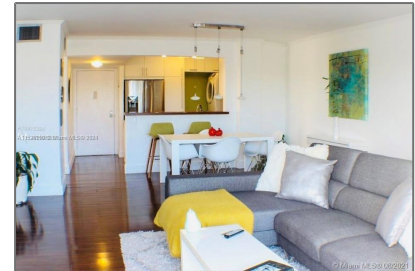

Residential Lease For Rent

1,058 Sqft - 130 S Shore Dr # 4F, Miami Beach,
Florida 33141

Basic [Details](#)

Property Type: **Residential Lease**

Listing Type: **For Rent**

Listing ID: **A11528950**

Price: **\$3,250**