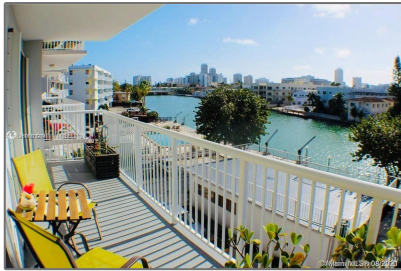

Residential Lease For Rent

1,058 Sqft - 130 S Shore Dr # 4F, Miami Beach,
Florida 33141

Basic [Details](#)

Property Type: **Residential Lease**

Listing Type: **For Rent**

Listing ID: **A11528950**

Price: **\$3,250**

County: **Miami-Dade County**

City: **Miami Beach**

Zipcode: **33141**

Street: **130 S Shore Dr #
4F**

Building Name: **NORMANDY SH
YACHT & CO CL**

Longitude: **W81° 52' 4.4"**

Features

✓ Swimming Pool: **In Ground**

✓ View: **Pool, Canal**

✓ Patio: **Open Balcony**

✓ Furnished: **Furnished**

Latitude: **N25° 51' 28.8"**

Agent Info

Elena Beck
📞 (305) 924-6985

-
