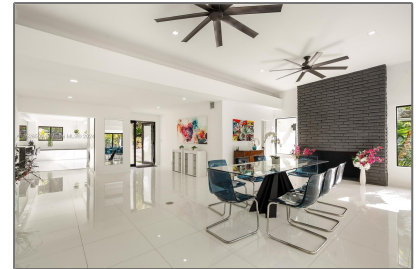

## Basic [Details](#)

Property Type: **Residential Lease**

Listing Type: **For Rent**

Listing ID: **A11528509**

Price: **\$10,500**

Bedroom(s): **3**

Bathroom(s): **3**

Square Footage: **1,873 Sqft**