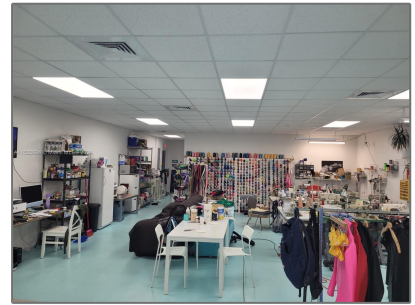

Commercial Sale For Sale

- 14900 SW 136th St, Miami, Florida 33196

Basic Details

Property Type: **Commercial Sale**

Listing Type: **For Sale**

Listing ID: **A11528684**

Price: **\$28**

Year Built: **2017**