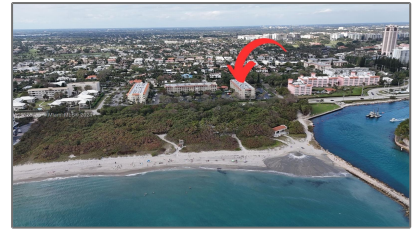

Residential Lease For Rent

1,093 Sqft - 950 Ponce De Leon Rd # 2100, Boca Raton, Florida 33432

Basic [Details](#)

Property Type:	Residential Lease
Listing Type:	For Rent
Listing ID:	A11528485
Price:	\$3,000
Bedroom(s):	2
Bathroom(s):	2
Square Footage:	1,093 Sqft
Year Built:	1973
On Market Date:	06/02/2024

Features

Furnished: **Furnished**

Address [Map](#)

Country:	US
State:	FL
County:	Palm Beach County
City:	Boca Raton
Zipcode:	33432
Street:	950 Ponce De Leon Rd # 2100
Building Name:	TIERRA DEL MAR CONDO
Longitude:	W81° 55' 32.2"
Latitude:	N26° 20' 8.8"