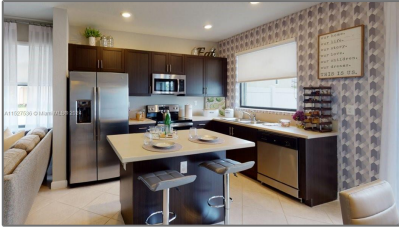

Residential Lease For Rent

1,328 Sqft - 28667 SW 132nd Ct, Homestead,
Florida 33033

Basic [Details](#)

Property Type: **Residential Lease**

Listing Type: **For Rent**

Listing ID: **A11527536**

Price: **\$2,500**

Patio: **Patio**

Furnished: **Unfurnished**

Address [Map](#)

Country: **US**

State: **FL**

County: **Miami-Dade County**

City: **Homestead**

Zipcode:	33033
Street:	28667 SW 132nd Ct
Building Name:	PINE ISLE
Longitude:	W81° 35' 43.9"
Latitude:	N25° 30' 2.7"