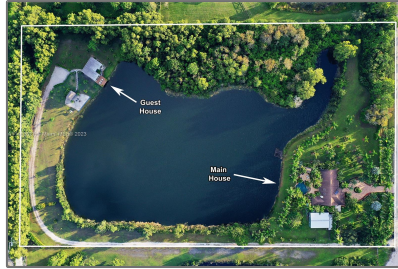

Residential For Sale

3,563 Sqft - 18800 134th Way N, Jupiter, Florida
33478

Basic Details

Property Type:	Residential
Listing Type:	For Sale
Listing ID:	A11483627
Price:	\$4,195,000
Bedroom(s):	7
Bathroom(s):	5
Square Footage:	3,563 Sqft
Year Built:	1992
Lot Area:	451,347 Sqft
On Market Date:	09/11/2023

Address Map

Country:	US
State:	FL
County:	Palm Beach County
City:	Jupiter
Zipcode:	33478
Street:	18800 134th Way N
Building Name:	CYPRESS TRAIL
Longitude:	W81° 45' 13.7"

Latitude: **N26° 57' 16.6"**

Agent Info