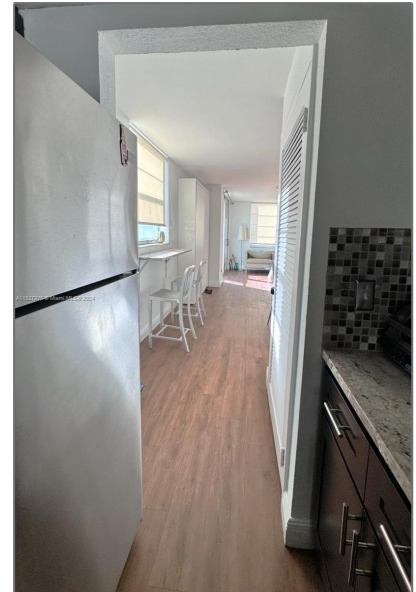

Residential Lease For Rent

690 Sqft - 631 Jefferson Ave # 205, Miami Beach, Florida 33139

Basic [Details](#)

Property Type:	Residential Lease
Listing Type:	For Rent
Listing ID:	A11527275
Price:	\$2,100
Bedroom(s):	1
Bathroom(s):	1
Square Footage:	690 Sqft
Year Built:	1970
On Market Date:	01/02/2024

Address [Map](#)

Country:	US
State:	FL
County:	Miami-Dade County
City:	Miami Beach
Zipcode:	33139

Features

Furnished:

Furnished

Street: **631 Jefferson Ave #
205**

Building Name: **JEFFERSON SOUTH
SHORE CON**