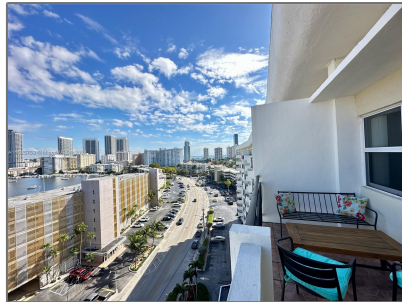

Residential Lease For Rent

1,200 Sqft - 401 Golden Isles Dr # 1114,
Hallandale Beach, Florida 33009

Basic [Details](#)

Property Type: **Residential Lease**

Listing Type: **For Rent**

Listing ID: **A11525759**

State: **FL**

County: **Broward County**

City: **Hallandale Beach**

Zipcode: **33009**

Street: **401 Golden Isles Dr
1114**

Building Name: **OCEAN VIEW
TOWERS CONDO**

Longitude: **W81° 52' 20.9"**

Features