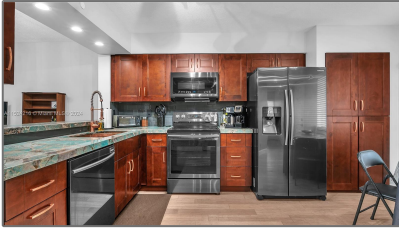

Residential For Sale

1,222 Sqft - 2206 S Cypress Bend Dr # 601,
Pompano Beach, Florida 33069

Basic [Details](#)

Property Type:	Residential
Listing Type:	For Sale
Listing ID:	A11524216
Price:	\$269,900
Bedroom(s):	2
Bathroom(s):	2
Square Footage:	1,222 Sqft
Year Built:	1981
On Market Date:	01/02/2024