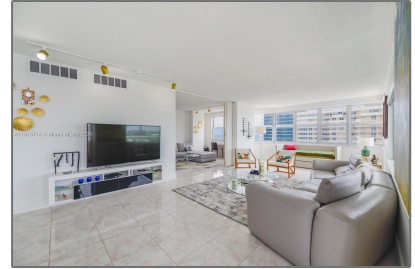

Residential Lease For Rent

1,780 Sqft - 1950 S Ocean Dr # 19E, Hallandale Beach, Florida 33009

Basic [Details](#)

Property Type: **Residential Lease**

Listing Type: **For Rent**

Listing ID: **A11515714**

Price: **\$4,500**