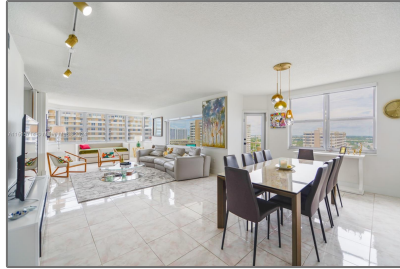

Residential Lease For Rent

1,780 Sqft - 1950 S Ocean Dr # 19E, Hallandale Beach, Florida 33009

Basic [Details](#)

Property Type: **Residential Lease**

Listing Type: **For Rent**

Listing ID: **A11515714**

Price: **\$4,500**