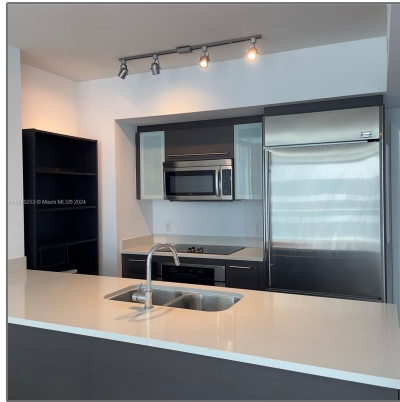

Residential Lease For Rent

1,197 Sqft - 500 BRICKELL AV # 3410, Miami,
Florida 33131

Basic Details

Property Type:	Residential Lease
Listing Type:	For Rent
Listing ID:	A11510253
Price:	\$4,200
Bedroom(s):	2
Bathroom(s):	2
Square Footage:	1,197 Sqft
Year Built:	2008
On Market Date:	10/01/2024